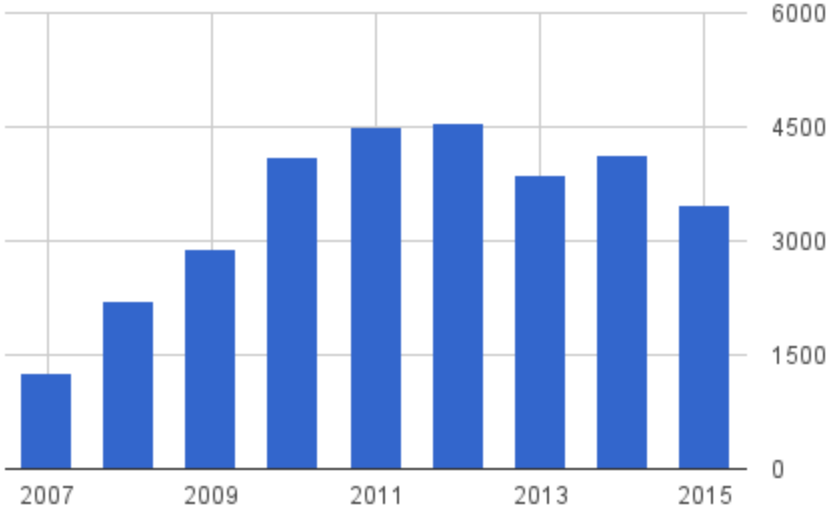

Total Years	9		
Total Mileage	31,049		
Year	Mileage		
2007	1265		
2008	2221		
2009	2901		
2010	4118		
2011	4510.2		
2012	4558		
2013	3864		
2014	4129		
2015	3483		

Delano 12 Hour Mileage by Year