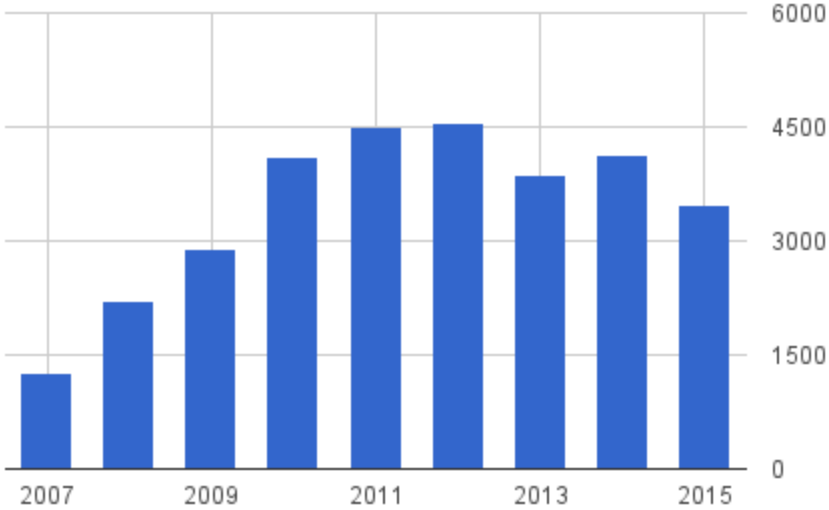

Total Years	9		
Total Mileage	31,049		
Year	Mileage		
2007	1265		
2008	2221		
2009	2901		
2010	4118		
2011	4510.2		
2012	4558		
2013	3864		
2014	4129		
2015	3483		

Delano 12 Hour Mileage by Year